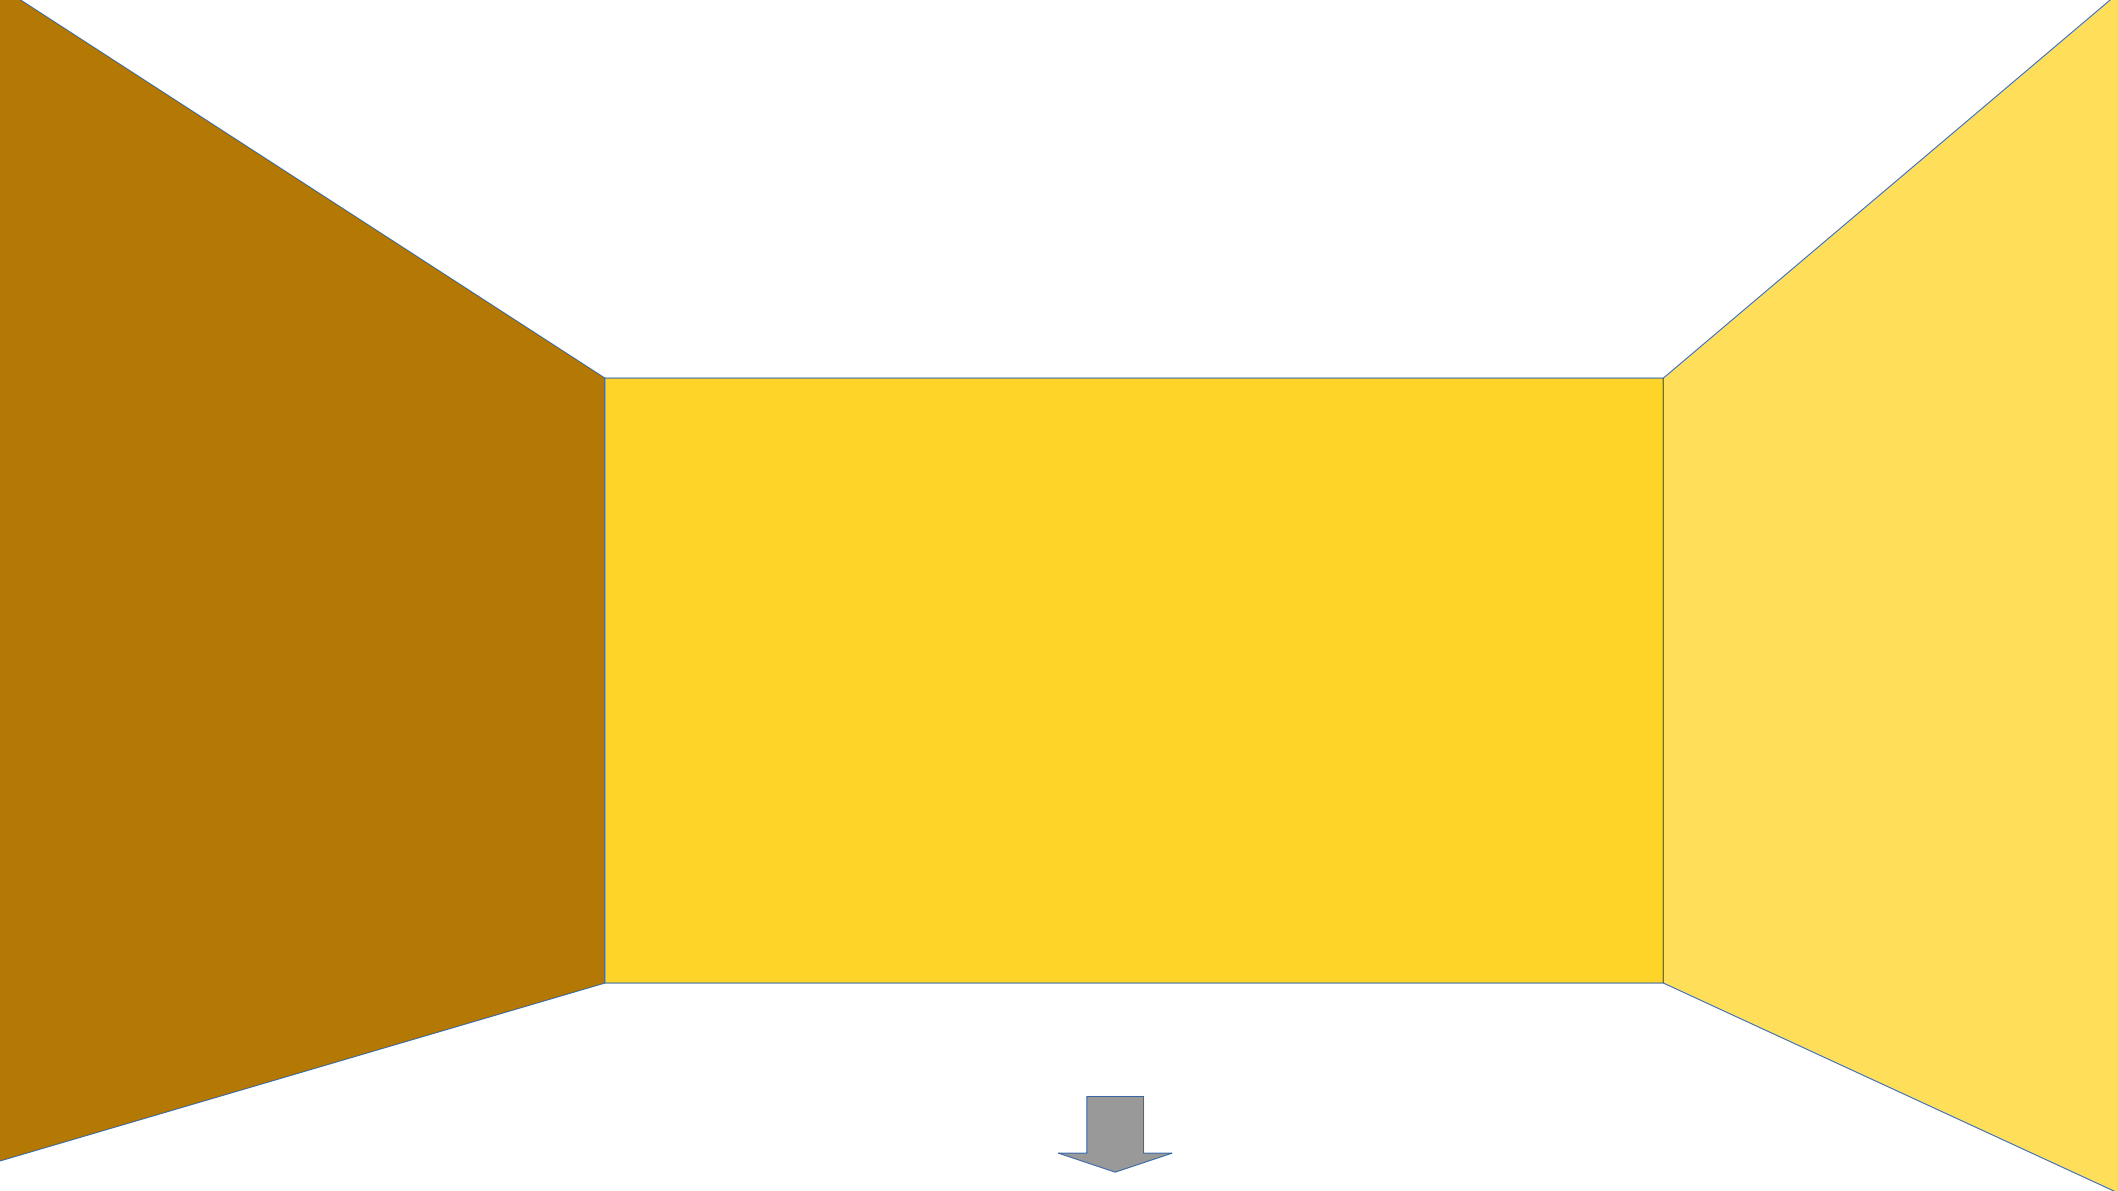

ADV test

A stylized illustration of a house. The roof is a solid brown triangle. The main body of the house is a rectangle with a vertical wood-grain texture. At the bottom center of this rectangle is a solid red door with a small silver circular doorknob. The text 'ADV test' is superimposed on the front of the house in a large, white, sans-serif font with a thick blue outline. The background is a light blue gradient, and the bottom of the image is a solid dark brown horizontal band.

GOAL