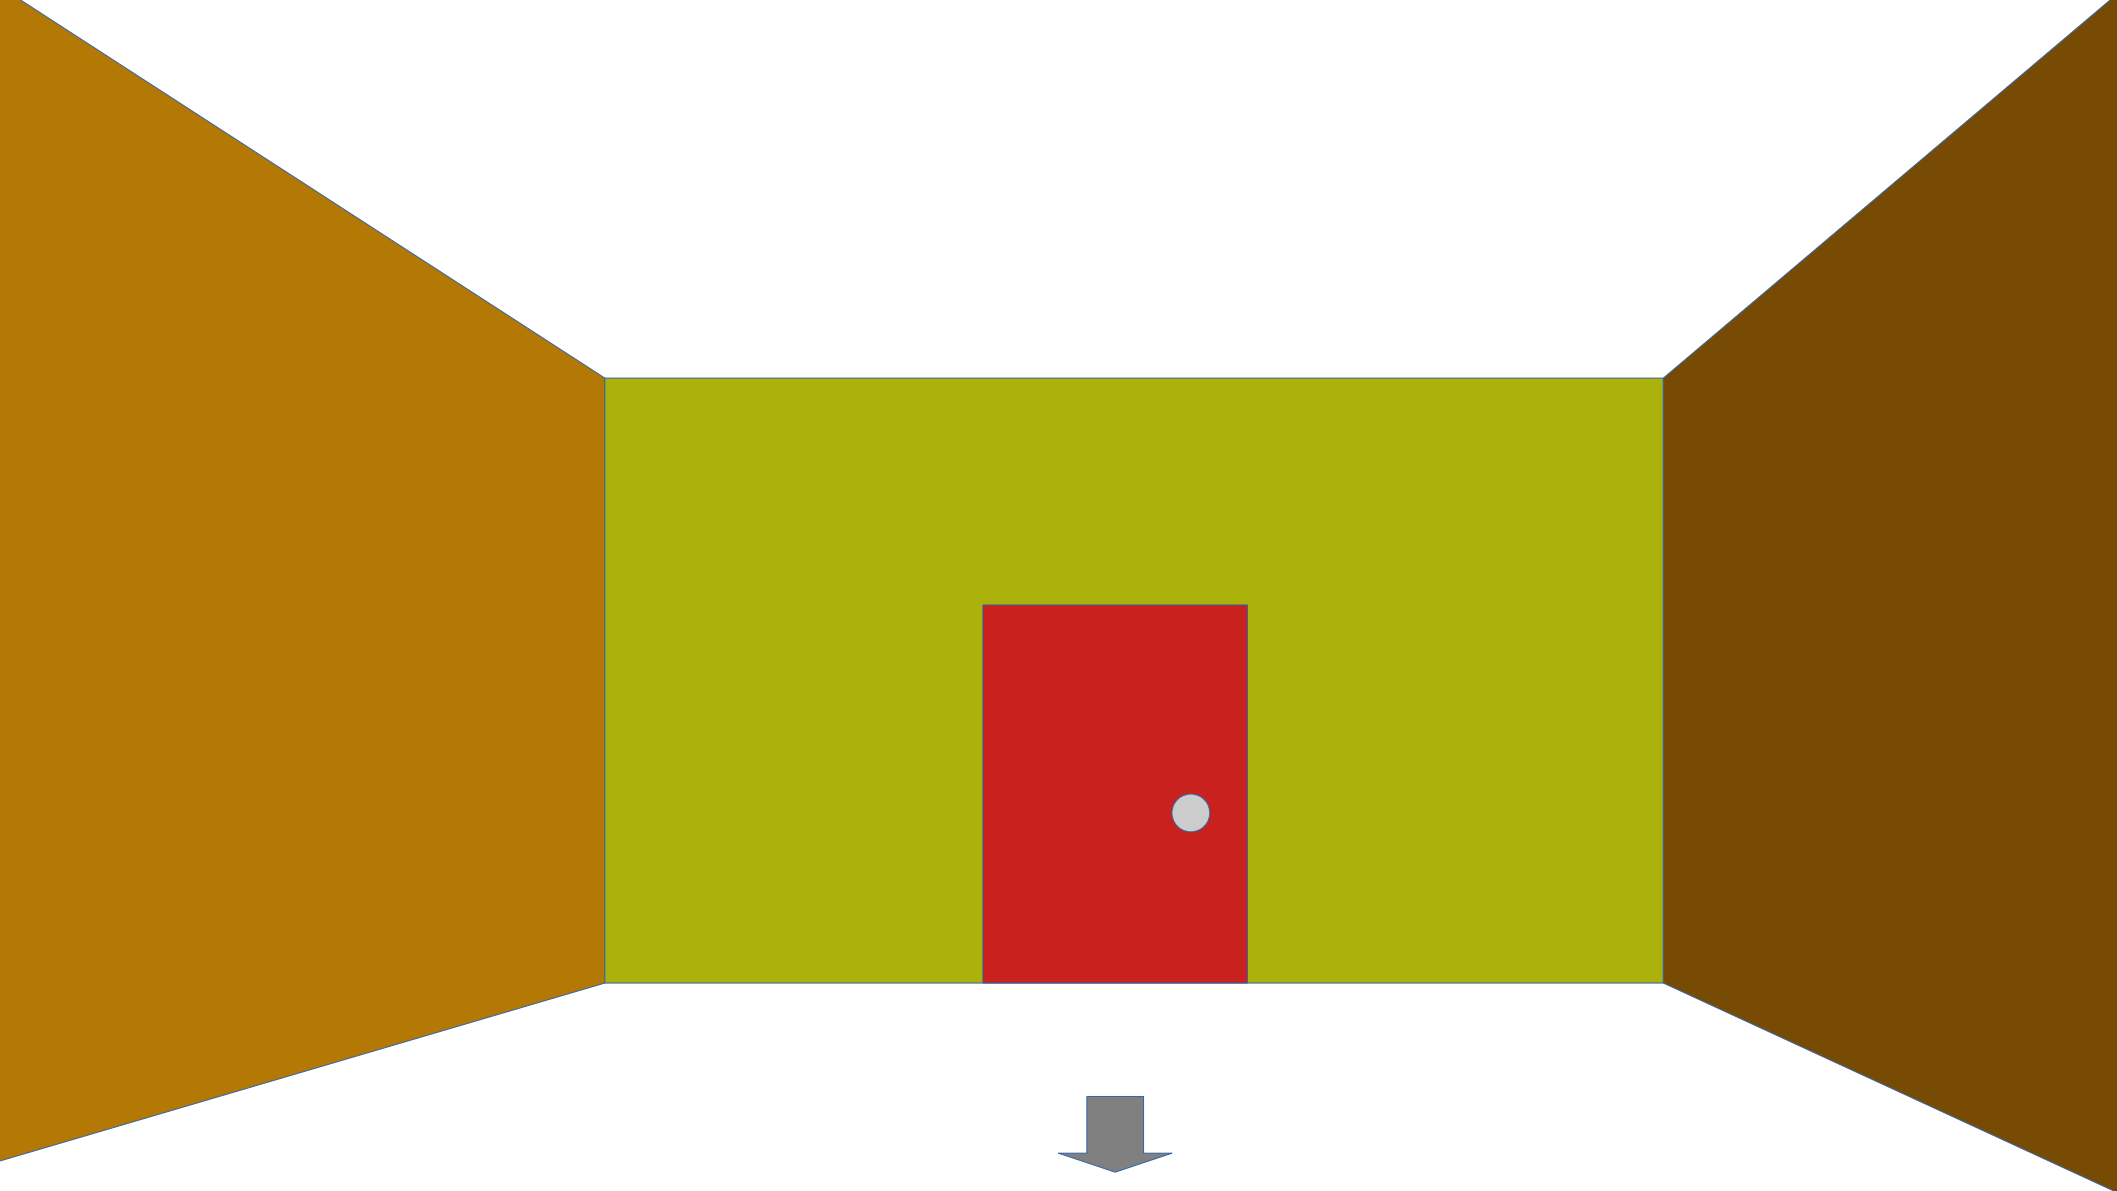

ADV test

A stylized illustration of a house. The roof is a solid brown triangle. The main body of the house is a rectangle with a vertical wood-grain texture. At the bottom center of this rectangle is a solid red door with a small silver circular doorknob. The text 'ADV test' is superimposed on the front of the house in a large, white, sans-serif font with a thick blue outline. The background is a light blue gradient, and the bottom of the image is a solid dark brown horizontal band.

GOAL