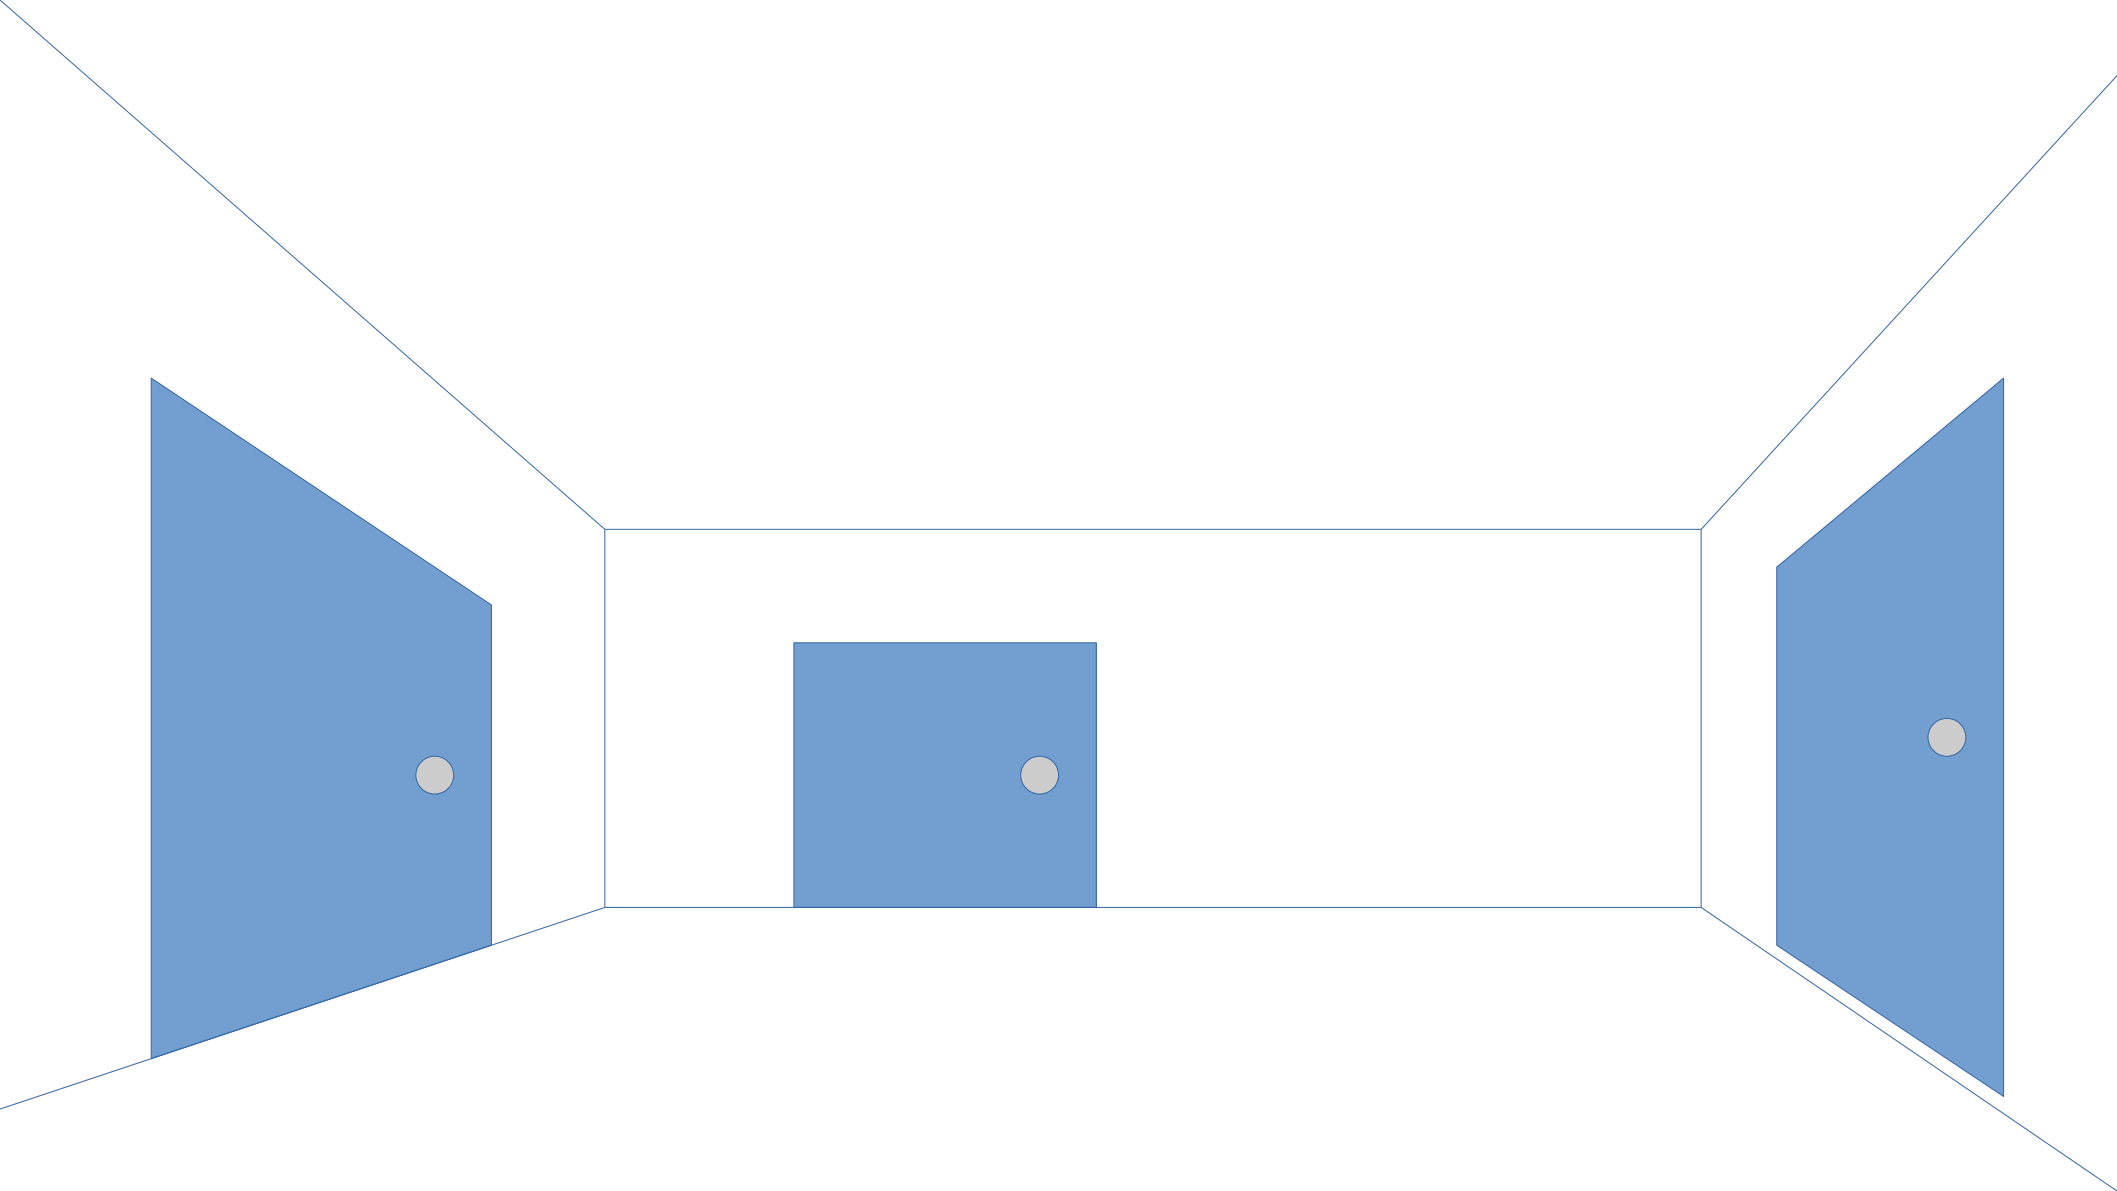

ADV test

A stylized illustration of a house. The roof is a solid brown triangle. The main body of the house is a rectangle with a vertical wood-grain texture. At the bottom center of this rectangle is a solid red door with a small silver circular doorknob. The text 'ADV test' is superimposed on the front of the house in a large, white, sans-serif font with a thick blue outline. The background is a light blue gradient, and the bottom of the image is a solid dark brown horizontal band.

GOAL